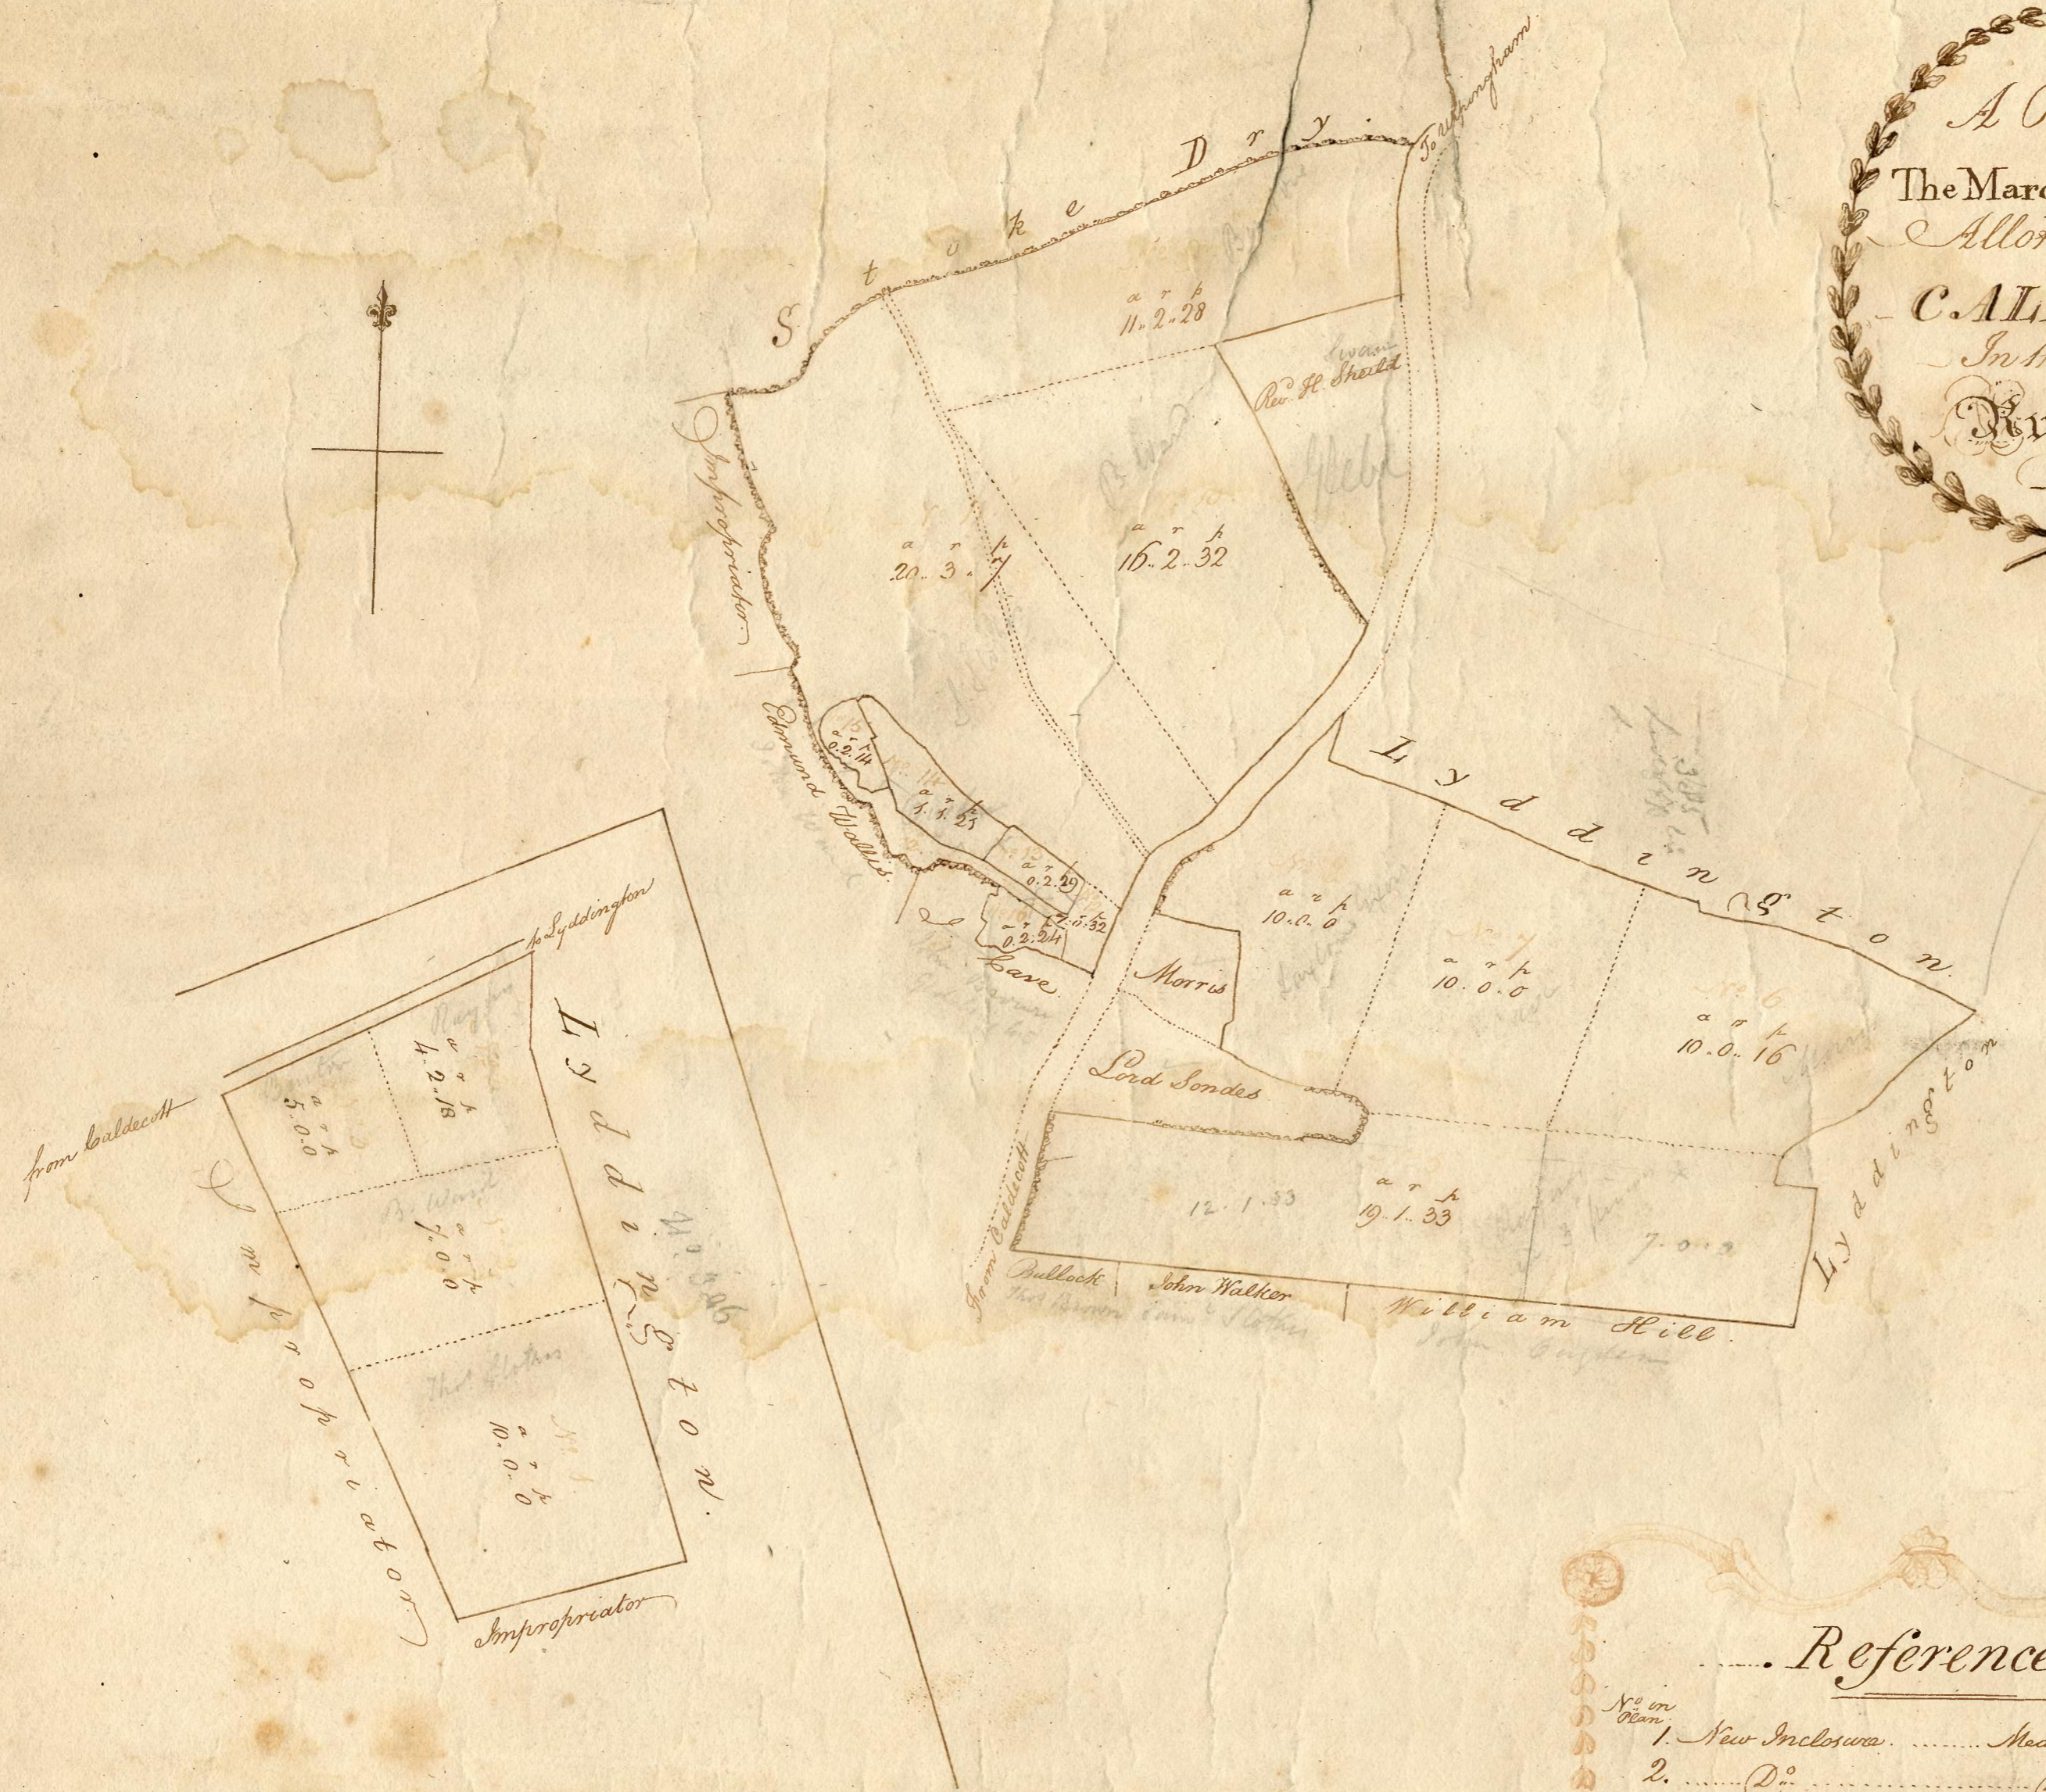

*A Plan of*  
 The Marquess of Exeter's  
*Allotments at*  
**CALDECOTT**  
*In the County of*  
**Devon**  
 1802.

*Reference.*

<i>N<sup>o</sup> in Plan</i>	<i>Description</i>	<i>Acres</i>	<i>R.</i>	<i>P.</i>
1.	New Inclosure. Meadows	10.0.0		
2.	Do.	7.0.0		
3.	Do.	5.0.0		
4.	Do.	4.2.18		
5.	Do. Arab. & Past.	19.1.33		
6.	Do. Arabls.	10.0.16		
7.	Do.	10.0.0		
8.	Do.	10.0.0		
9.	Do.	11.2.28		
10.	Do.	16.2.32		
11.	Do.	20.3.7		
12.	Do. Pasture	1.0.32		
13.	Old Inclosure.	0.2.29		
14.	Do.	1.1.21		
15.	Do.	0.2.14		
16.	Do.	0.2.24		